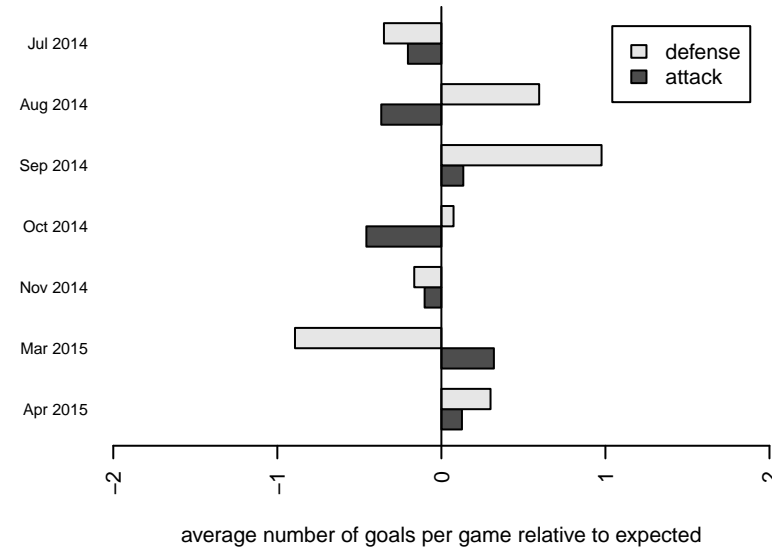

Performance relative to 13 month average