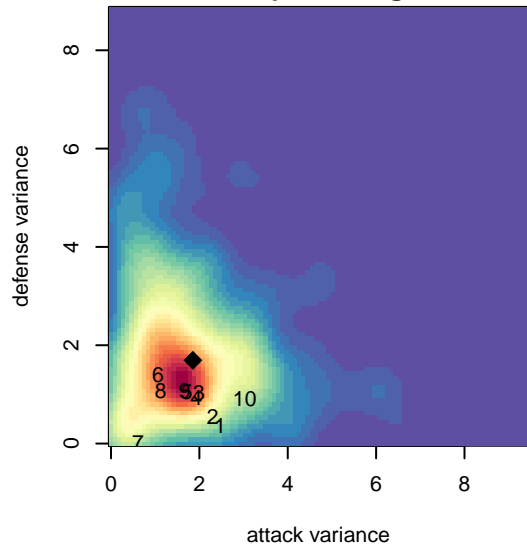

Washington East SC B00

Washington East SC
 Spokane, WA
 B00 total strength=1082
 attack=3.02 defense=2.34
 fall league = PSPL Classic 2 U14
 spr league = Spr PSPL Classic 3 U14
 notes= Cater 2013; Weller 2014

**attack and defense variance (black dot)
relative to other teams
and top 10 in region**

**attack and defense rating
relative to others at age
and all opponents in last 13 months**

Performance relative to 13 month average