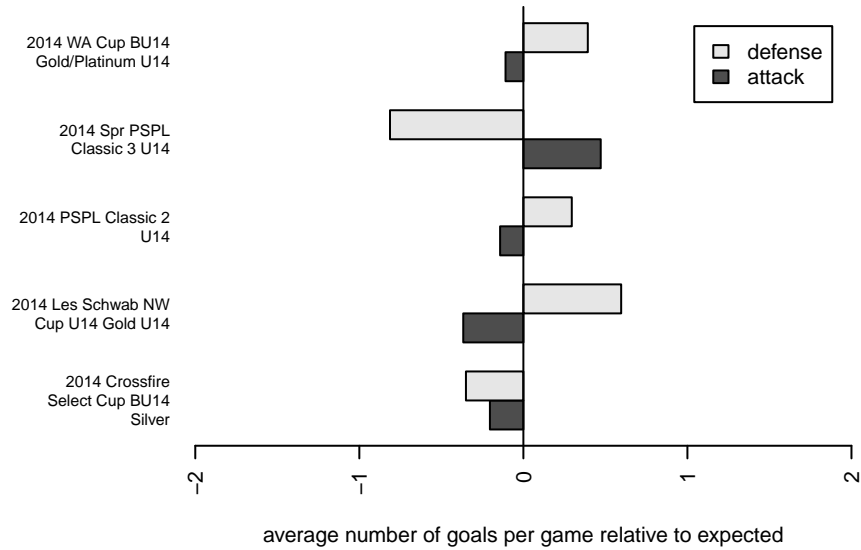

Washington East SC B00

Washington East SC
 Spokane, WA
 B00 total strength=1082
 attack=3.02 defense=2.34
 fall league = PSPL Classic 2 U14
 spr league = Spr PSPL Classic 3 U14
 notes= Cater 2013; Weller 2014

alt names used:
 WE BU14 Weller
 WASHINGTON EAST WELLER 00 (WA)
 Washington East SC B00 Weller
 Washington East SC B00 Weller
 WASHINGTON EAST B00 – WELLER (WA)

Venues played:
 2013 WA Cup BU13 Bronze U13
 2014 Crossfire Select Cup BU14 Silver
 2014 Les Schwab NW Cup U14 Gold U14
 2014 PSPL Classic 2 U14
 2014 Spr PSPL Classic 3 U14
 2014 WA Cup BU14 Gold/Platinum U14

**attack and defense variance (black dot)
relative to other teams
and top 10 in region**

**attack and defense rating
relative to others at age
and all opponents in last 13 months**

Performance relative to 13 month average