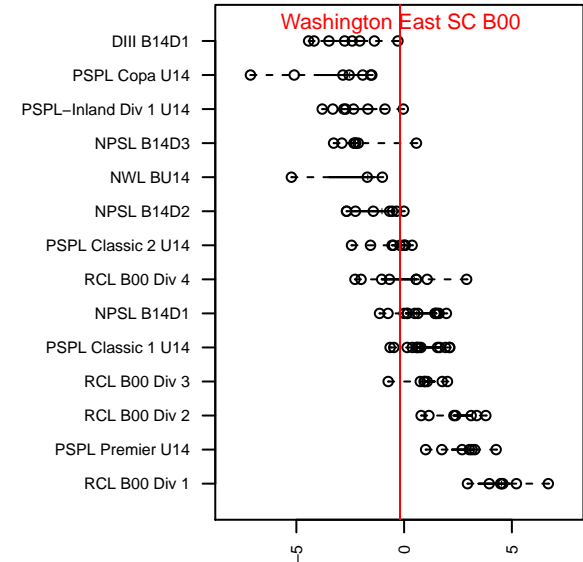

Washington East SC B00

Washington East SC
 Spokane, WA
 B00 total strength=1082
 attack=3.02 defense=2.34
 fall league = PSPL Classic 2 U14
 spr league = Spr PSPL Classic 3 U14
 notes= Cater 2013; Weller 2014

alt names used:
 WE BU14 Weller
 WASHINGTON EAST WELLER 00 (WA)
 Washington East SC B00 Weller
 Washington East SC B00 Weller
 WASHINGTON EAST B00 – WELLER (WA)

Venues played:
 2013 WA Cup BU13 Bronze U13
 2014 Crossfire Select Cup BU14 Silver
 2014 Les Schwab NW Cup U14 Gold U14
 2014 PSPL Classic 2 U14
 2014 Spr PSPL Classic 3 U14
 2014 WA Cup BU14 Gold/Platinum U14

**attack and defense variance (black dot)
relative to other teams
and top 10 in region**

**attack and defense rating
relative to others at age
and all opponents in last 13 months**

Performance relative to 13 month average