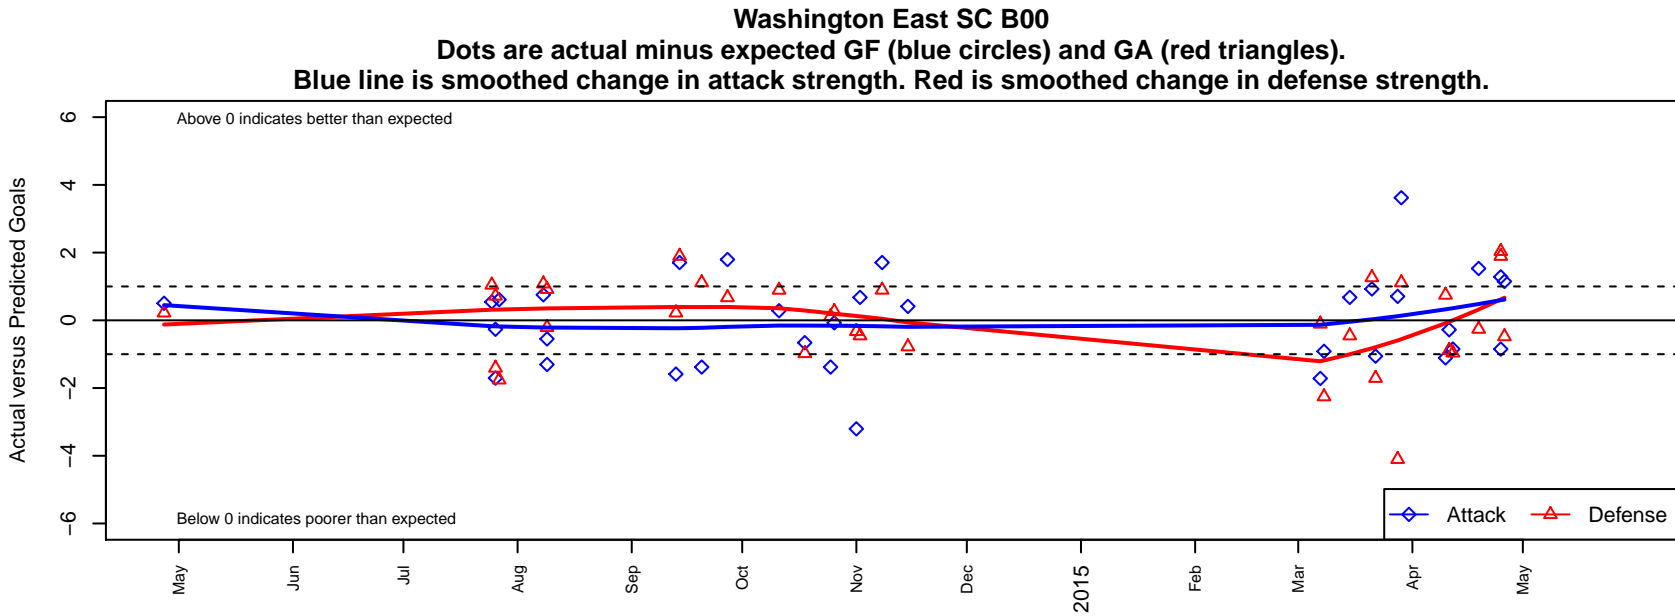

Washington East SC B00

Washington East SC
 Spokane, WA
 B00 total strength=1082
 attack=3.02 defense=2.34
 fall league = PSPL Classic 2 U14
 spr league = Spr PSPL Classic 3 U14
 notes= Cater 2013; Weller 2014

**attack and defense variance (black dot)
relative to other teams
and top 10 in region**

**attack and defense rating
relative to others at age
and all opponents in last 13 months**

Performance relative to 13 month average